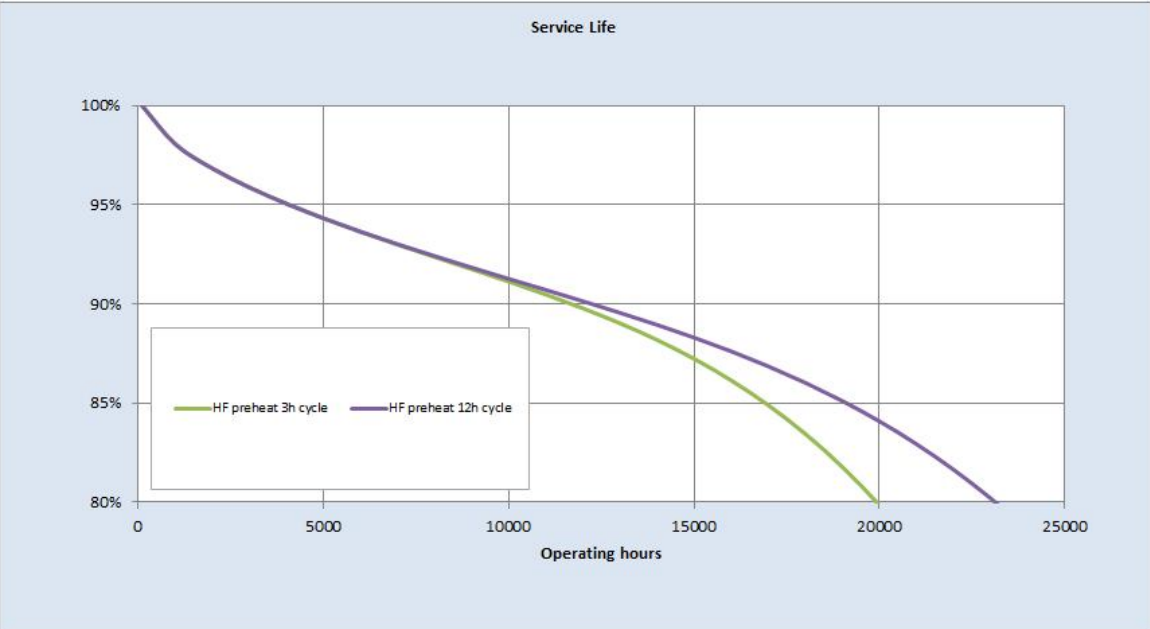

Technical drawing

Lumen maintenance data

Survival data

Service life data

Downloads & Links

[Go to the catalog site \(HTTP\)](#)

[Linear Fluorescent Lamps Catalogue \(PDF\)](#)

[LFL T5 LongLast™ Lamps - Data sheet \(EN\) \(PDF\)](#)