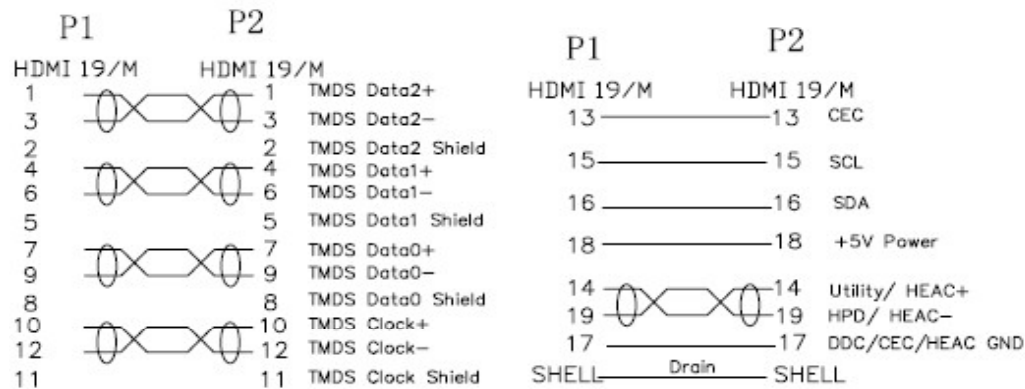

Specification

High Speed HDMI Cable with Ethernet

HDMI-plug 19 pin - HDMI-plug 19 pin

moulded type, gold plated plugs, black

PIN OUT

CABLE STRUCTURE

Item	Lenght	AWG
C 210-1 ZiL	1 m	30
C 210-1,5 ZiL	1,5 m	30
C 210-2 ZiL	2 m	30
C 210-3 ZiL	3 m	30
C 210-5 ZiL	5 m	30
C 210-10 ZiL	10 m	28
C 210-15 ZiL	15 m	28