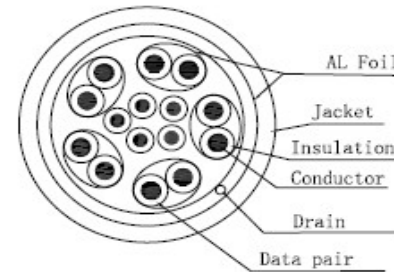

Specification

High Speed HDMI Cable with Ethernet

HDMI-plug 19 pin - HDMI-plug 19 pin

moulded type, gold plated plugs, black

PIN OUT

CABLE STRUCTURE

Item	Lenght	AWG
C 210-1 ZiL	1 m	30
C 210-1,5 ZiL	1,5 m	30
C 210-2 ZiL	2 m	30
C 210-3 ZiL	3 m	30
C 210-5 ZiL	5 m	30
C 210-10 ZiL	10 m	28
C 210-15 ZiL	15 m	28